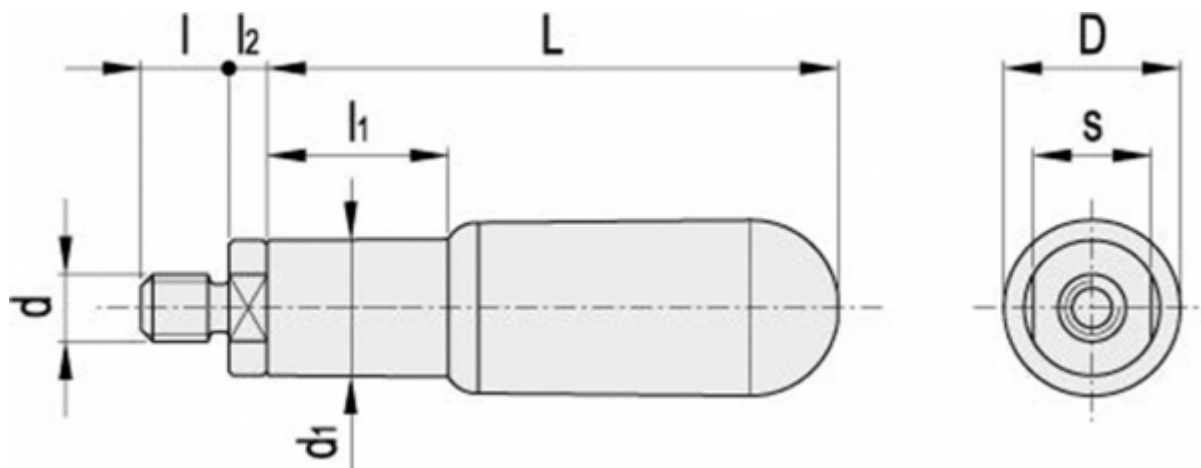

Data Sheet

Article number: 2304120772

Description: E+G Revolving handle I.621/100+Gx-M12

Measures

D = 27
d = M12
d1 = 22
l = 13
l1 = 34
l2 = 7.5
L = 100
s = 19

Weight in (g) = 155